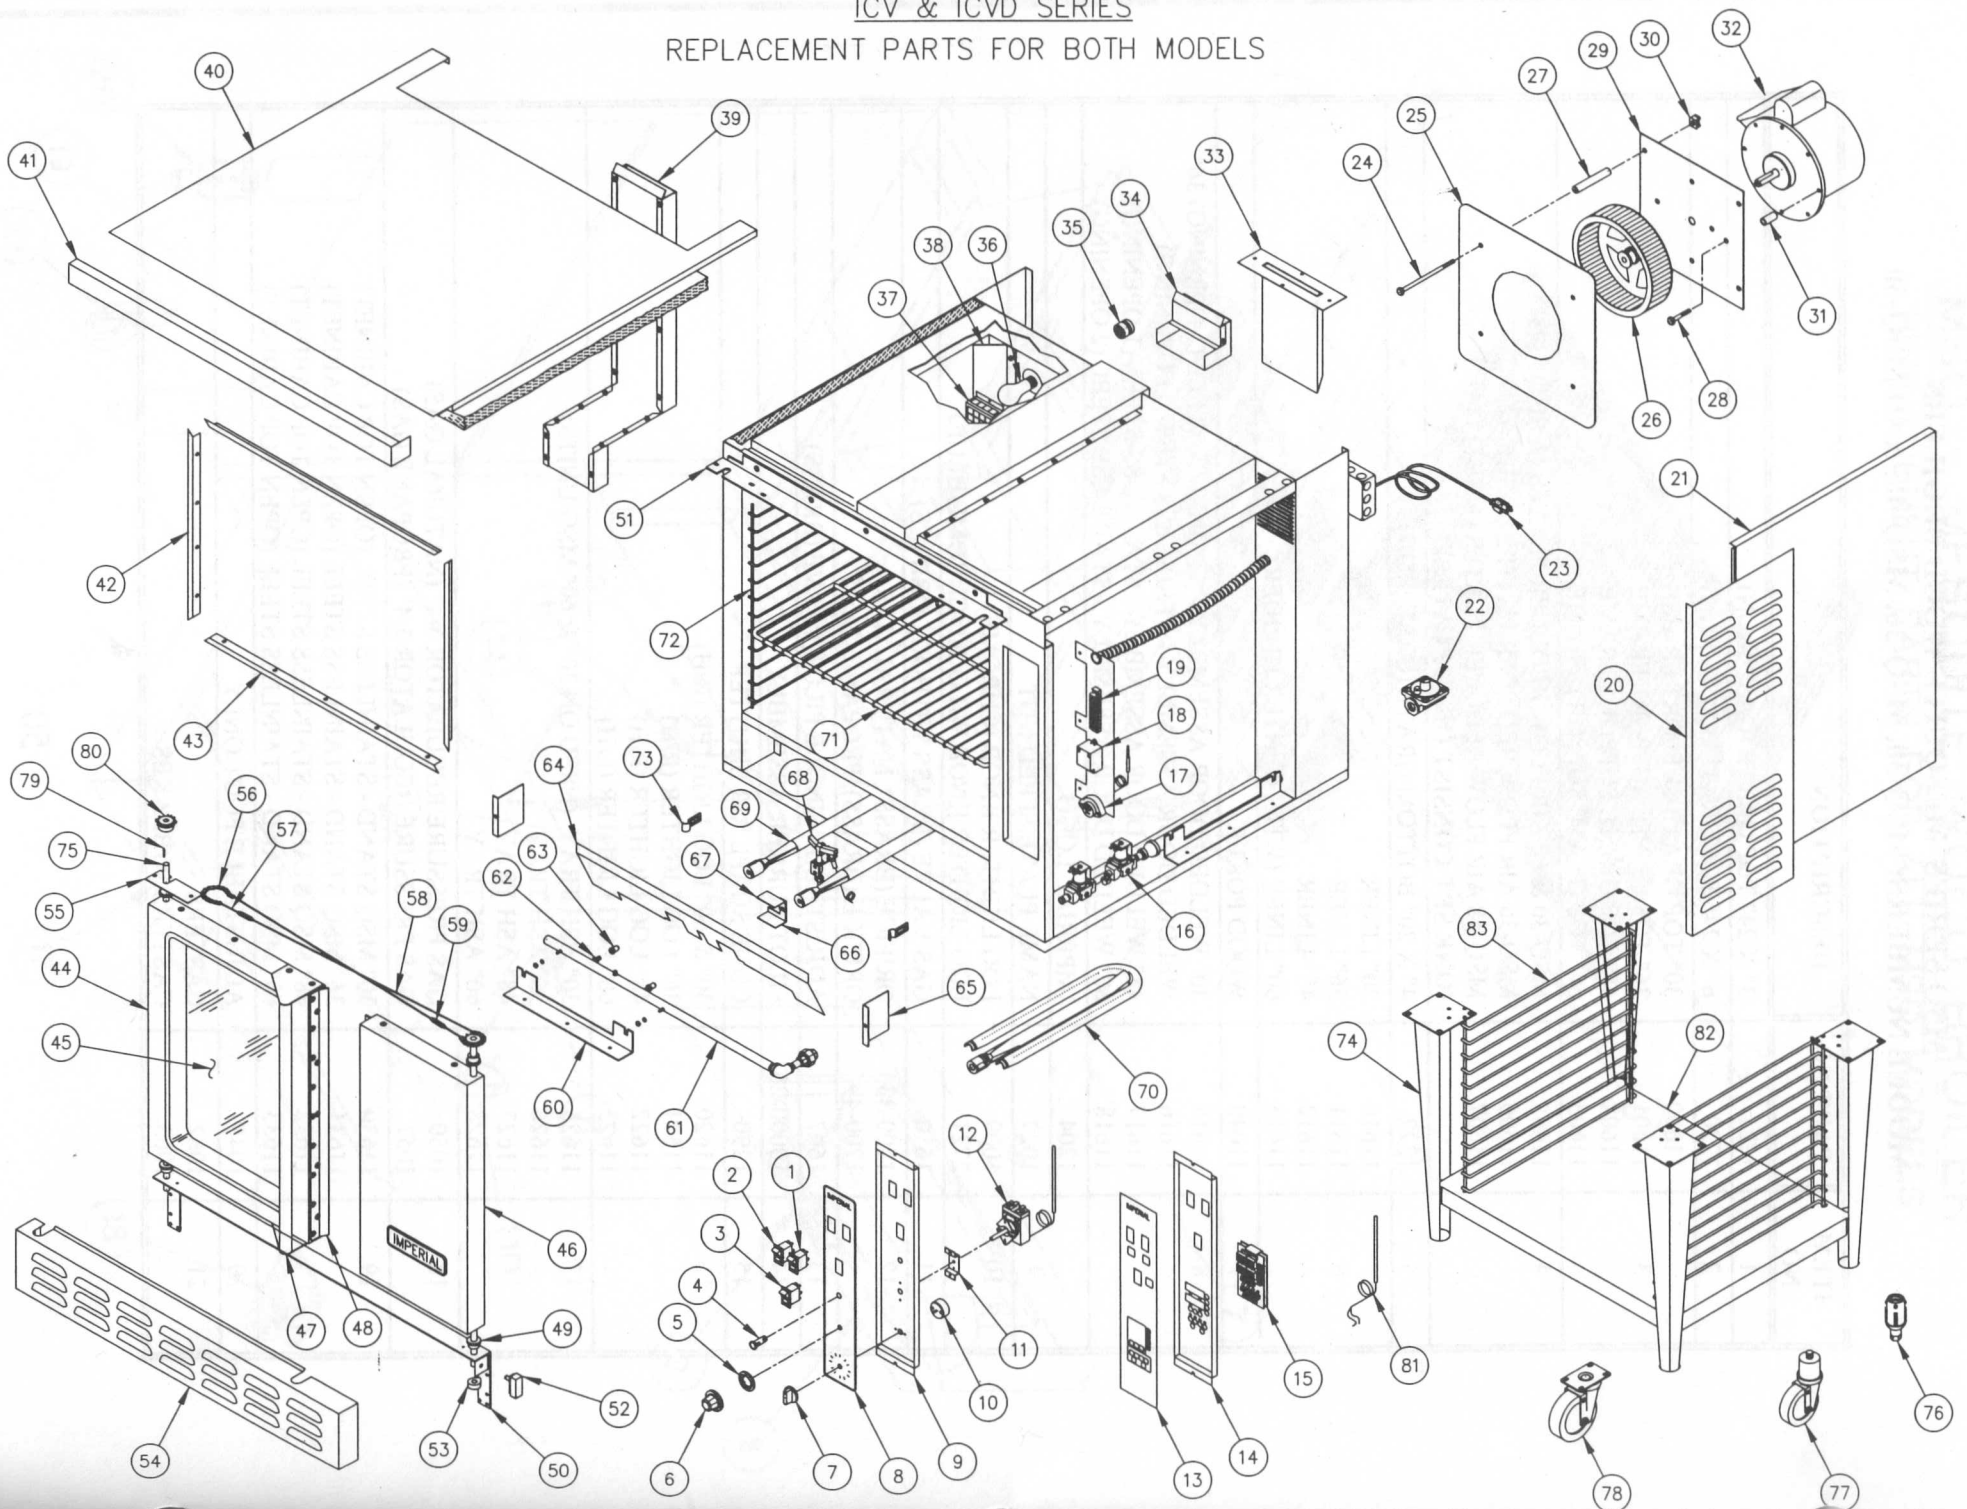

ICV & ICVD SERIES
REPLACEMENT PARTS FOR BOTH MODELS

ICV & ICVD SERIES - CONVECTION OVENS

ITEM NO	PART NO	DESCRIPTION
1	1126	POWER SWITCH - 3 POSITION, ON, OFF, & COOL DOWN
2	1127	FAN SWITCH (2 SPEED)
3	1128	MOMENTARY OVEN LIGHT SWITCH
4	1124	INDICATOR LIGHT
5	1162	BEZEL
6	1161	THERMOSTAT KNOB
7	1169	TIMER KNOB
8	1086	REGULAR CONTROL DECAL
9	22090	REGULAR CONTROL PANEL
10	1170	MANUAL TIMER
11	20275	THERMOSTAT BRACKET
12	1160	KXT THERMOSTAT - CONVECTION OVEN
13	1087	COMPUTER CONTROL DECAL
14	22089	COMPUTER CONTROL PANEL
15	1091	P. C. BOARD CONTROLLER
16	1134	SOLENOID VALVE
17	1133	FLAME SWITCH
18	1140	SPARK MODULE
19	1136	TERMINAL BLOCK
20	22097	R/H SIDE PANEL (FRONT)
21	22096 22296 22099 22299	R/H SIDE PANEL (REAR) R/H SIDE PANEL (REAR)-ICVD L/H SIDE PANEL (REAR) L/H SIDE PANEL (REAR)-ICVD
22	1050 1051	GAS PRESSURE REGULATOR 3/4" (NATURAL GAS) GAS PRESSURE REGULATOR 3/4" (PROPANE GAS)
23	1142	ELECTRICAL CORD
24	1904	5" BOLT
25	22080	FAN COVER
26	1166	SQUIRREL CAGE
27	1026	3" SPACER
28	1903	1-3/4" BOLT
29	22075	MOTOR MOUNTING PLATE ASSEMBLY
30	1902	SELF-RETAINING NUT
31	1025	1/2" SPACER
32	1164	OVEN MOTOR
33	22081	SNORKEL TUBE
34	22066	FLUE ASSEMBLY
35	1158	LIGHT BULB SOCKET
36	1157	LIGHT BULB
37	22130	LIGHT PROTECTOR
38	22040	HEAT DIVIDER (OVEN)
39	22050	FLUE EXTEND ASSEMBLY (DOUBLE STACK ONLY)
40	22121 22321	OUTER TOP COVER (ICV) OUTER TOP COVER (ICVD)
41	22120	TOP TRIM
42	22122	DOOR GASKET SIDE R/L
43	22123	DOOR GASKET TOP & BOTTOM